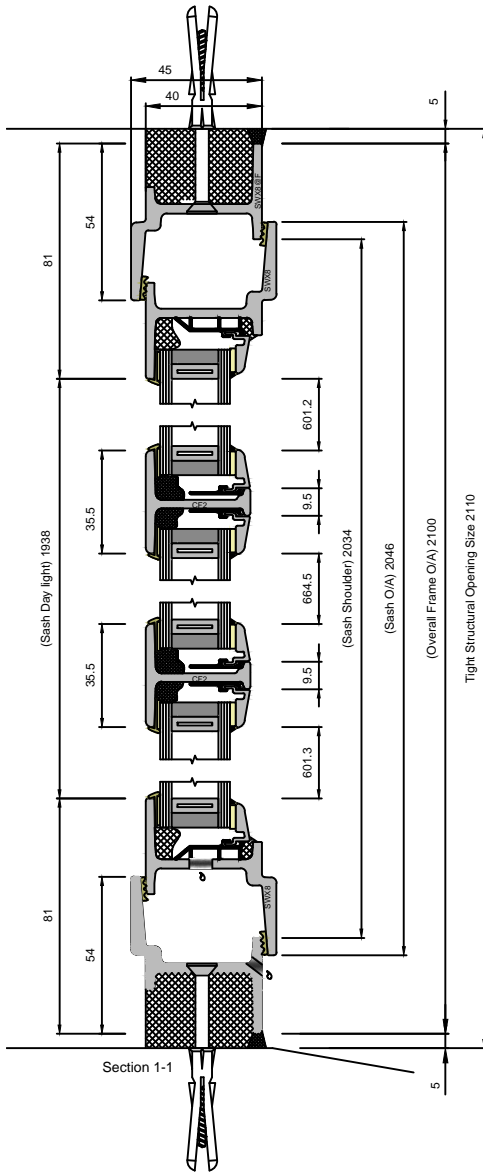

W40 OPEN OUT SINGLE DOOR LONG LEG

DOUBLE GLAZED UNIT SIZE = 24mm

CLEMENT
creating light...beautifully

Copyright Reserved 2024,
Clement Windows Group Ltd
This product is protected by the provisions of the Copyright, Design & Patents Act 1988

EMAIL: info@clementwg.co.uk
WEBSITE: www.clementwindows.co.uk

DETAILS SUBJECT TO CHANGE WITHOUT NOTICE

DATE: 17/11/2023

SCALE @ A4: 1:2.5 & 1:20

DRAWING TITLE:
W40 OPEN OUT SINGLE DOOR LL

CLIENT:

DRAWING No.

W4014

REVISION:

A