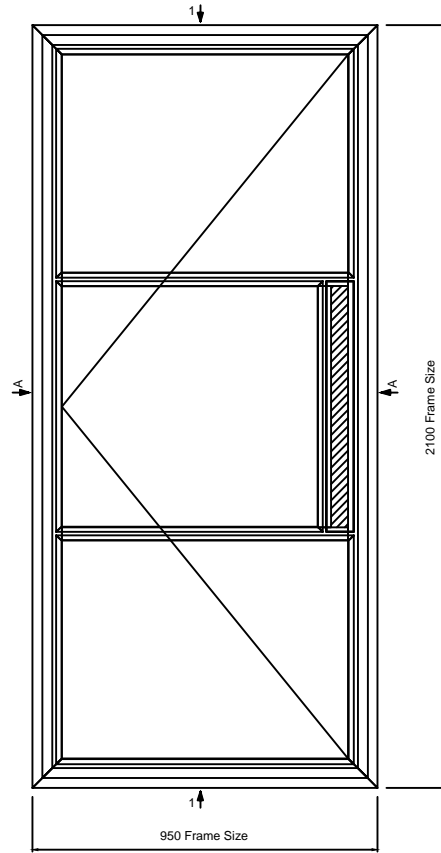

W40 OPEN OUT SINGLE DOOR LONG LEG

DOUBLE GLAZED UNIT SIZE = 24mm

CLEMENT
creating light...beautifully

Copyright Reserved 2024,
Clement Windows Group Ltd
This product is protected by the provisions of the Copyright, Design & Patents Act 1988

EMAIL: info@clementwg.co.uk
WEBSITE: www.clementwindows.co.uk

DETAILS SUBJECT TO CHANGE WITHOUT NOTICE

DATE: 17/11/2023

SCALE @ A4: 1:2.5 & 1:20

DRAWING TITLE:
W40 OPEN OUT SINGLE DOOR LL

CLIENT:

DRAWING No.