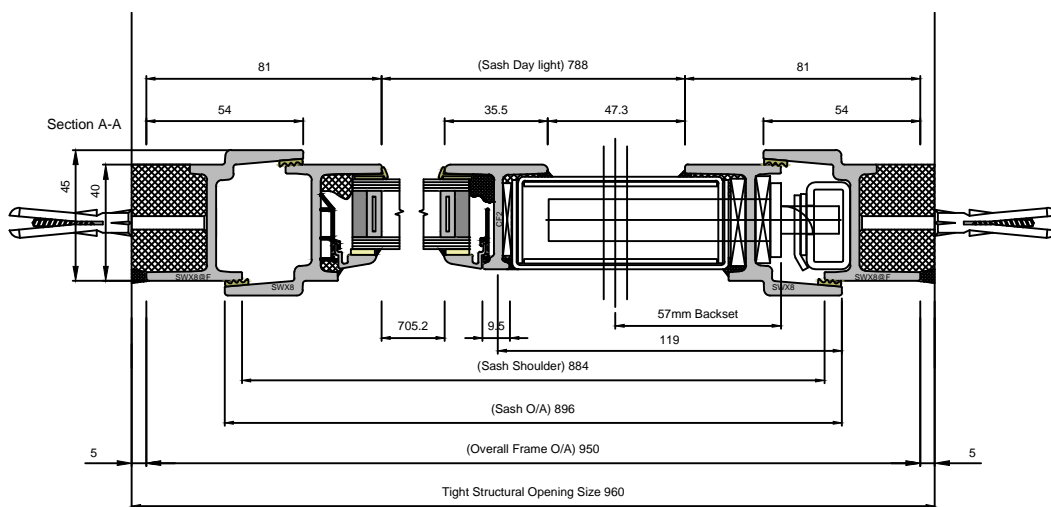

W40 OPEN OUT SINGLE DOOR LONG LEG

DOUBLE GLAZED UNIT SIZE = 24mm

CLEMENT
creating light...beautifully

Copyright Reserved 2024,
Clement Windows Group Ltd
This product is protected by the provisions of the Copyright, Design & Patents Act 1988

EMAIL: info@clementwg.co.uk
WEBSITE: www.clementwindows.co.uk

DETAILS SUBJECT TO CHANGE WITHOUT NOTICE

DATE: 17/11/2023

SCALE @ A4: 1:2.5 & 1:20

DRAWING TITLE:
W40 OPEN OUT SINGLE DOOR LL

CLIENT:

DRAWING No.