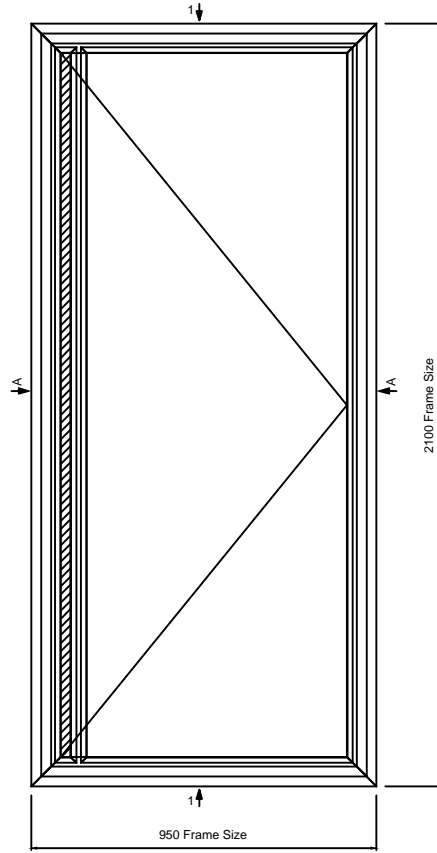

MULTIPOINT W40 OPEN OUT SINGLE DOOR LONG LEG

DOUBLE GLAZED UNIT SIZE = 24mm

CLEMENT®
creating light... beautifully

Copyright Reserved 2024,
Clement Windows Group Ltd
This product is protected by the provisions of the Copyright, Design & Patents Act 1988

EMAIL: info@clementwg.co.uk
WEBSITE: www.clementwindows.co.uk

DETAILS SUBJECT TO CHANGE WITHOUT NOTICE

DATE: 12/01/2024

SCALE @ A4: 1:2.5 & 1:20

DRAWING TITLE

MULTIPOINT W40 OPEN OUT DOOR

CLIENT

DRAWING No.