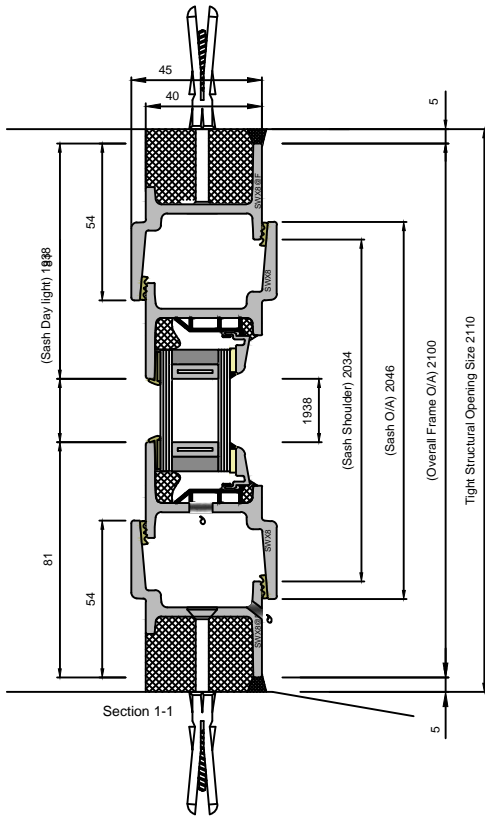

MULTIPOINT W40 OPEN OUT SINGLE DOOR LONG LEG

DOUBLE GLAZED UNIT SIZE = 24mm

CLEMENT®
creating light... beautifully

Copyright Reserved 2024,
Clement Windows Group Ltd
This product is protected by the provisions of the Copyright, Design & Patents Act 1988

EMAIL: info@clementwg.co.uk
WEBSITE: www.clementwindows.co.uk

DETAILS SUBJECT TO CHANGE WITHOUT NOTICE

DATE: 12/01/2024

SCALE @ A4: 1:2.5 & 1:20

DRAWING TITLE

MULTIPOINT W40 OPEN OUT DOOR

CLIENT

DRAWING No.