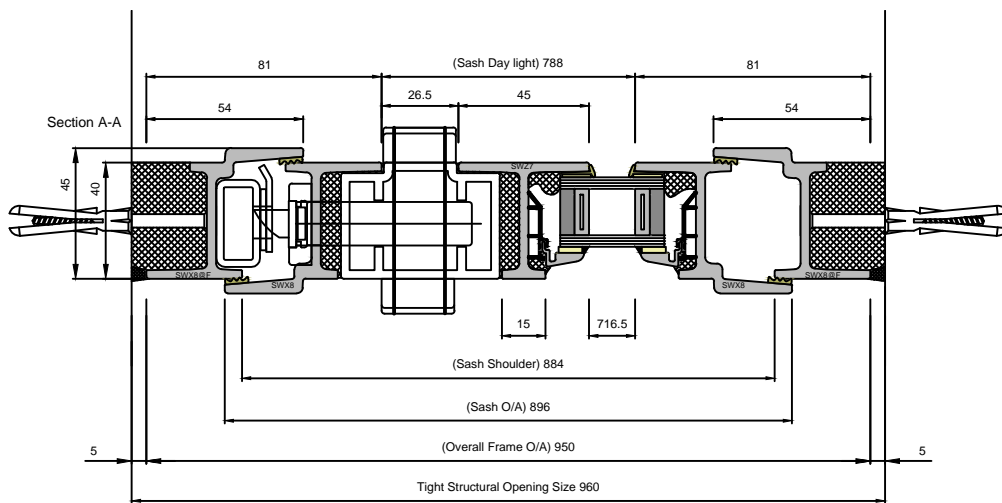

MULTIPOINT W40 OPEN OUT SINGLE DOOR LONG LEG

DOUBLE GLAZED UNIT SIZE = 24mm

CLEMENT®
creating light... beautifully

Copyright Reserved 2024,
Clement Windows Group Ltd
This product is protected by the provisions of the Copyright, Design & Patents Act 1988

EMAIL: info@clementwg.co.uk
WEBSITE: www.clementwindows.co.uk

DETAILS SUBJECT TO CHANGE WITHOUT NOTICE

DATE: 12/01/2024

SCALE @ A4: 1:2.5 & 1:20

DRAWING TITLE

MULTIPOINT W40 OPEN OUT DOOR

CLIENT

DRAWING No.